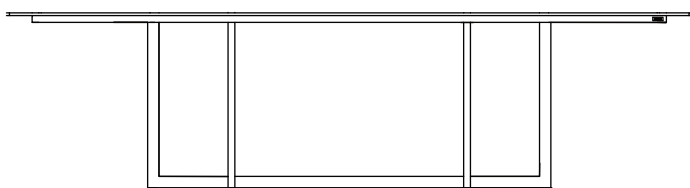

TOP

12 mm Sintered Ceramic
Matt^M, Lux[*]

FRAME

Powder coated Stainless Steel
Textured Matt Black

DIMENSIONS

M 2400 × 1100 × 750 mm

L 2700 × 1100 × 750 mm

XL 3000 × 1100 × 750 mm

Go to www.ariesto.pt on your mobile and visualize your chosen product in your own space, using our exclusive Augmented Reality feature!