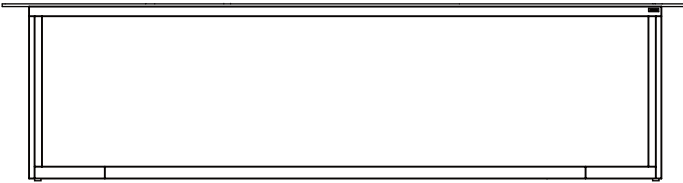

## DIMENSIONS

**M** 2400 × 1100 × 750 mm

**L** 2700 × 1100 × 750 mm

**XL** 3000 × 1100 × 750 mm

Go to [www.ariesto.pt](http://www.ariesto.pt) on your mobile and visualize your chosen product in your own space, using our exclusive Augmented Reality feature!

# ROTTERDAM

Rotterdam L Elegant Black

**TOP** 12 mm Sintered Ceramic  
Matt<sup>M</sup>, Lux<sup>\*</sup>

**FRAME**  Powder coated Stainless Steel  
Textured Matt Black

- DIMENSIONS**
- M** 2400 × 1100 × 750 mm
  - L** 2700 × 1100 × 750 mm
  - XL** 3000 × 1100 × 750 mm

# BRUXELLES

Bruxelles L Imperiale

**TOP** 12 mm Sintered Ceramic  
Matt<sup>M</sup>, Lux<sup>\*</sup>

**FRAME**  
 Powder coated Stainless Steel  
 Textured Matt Black

**DIMENSIONS**  
**M** 2400 × 1100 × 750 mm  
**L** 2700 × 1100 × 750 mm  
**XL** 3000 × 1100 × 750 mm