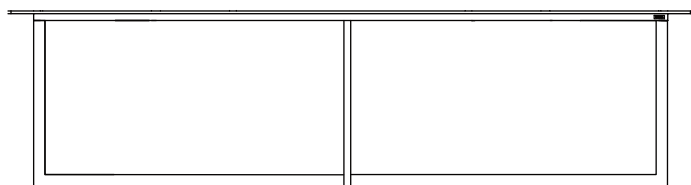

TOP

12 mm Sintered Ceramic
Matt™, Lux[*]

FRAME

Powder coated Stainless Steel
Textured Matt Black

DIMENSIONS

M 2400 × 1100 × 750 mm

L 2700 × 1100 × 750 mm

XL 3000 × 1100 × 750 mm

Go to www.ariesto.pt on your mobile and visualize your chosen product in your own space, using our exclusive Augmented Reality feature!