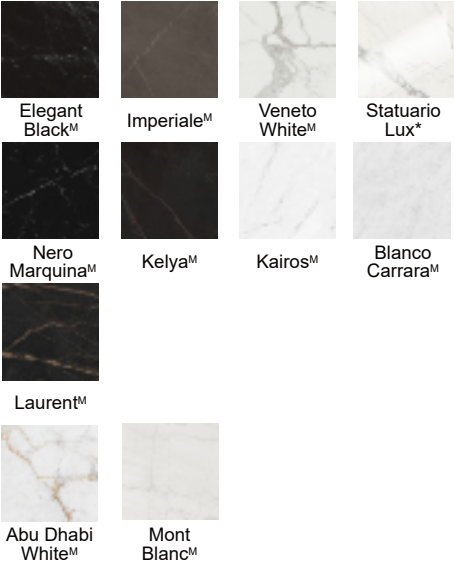

TOP 12 mm Sintered Ceramic
Matt^M, Lux[*]

FRAME
Powder coated Stainless Steel
Textured Matt Black

DIMENSIONS
M 2400 × 1100 × 750 mm
L 2700 × 1100 × 750 mm
XL 3000 × 1100 × 750 mm

Go to www.ariesto.pt on your mobile and visualize your chosen product in your own space, using our exclusive Augmented Reality feature!