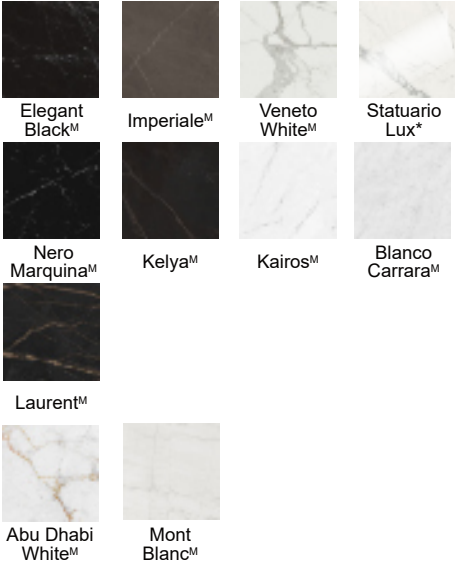

TOP 12 mm Sintered Ceramic
Matt^M, Lux[*]

FRAME Powder coated Stainless Steel
Textured Matt Black

1. **DIMENSIONS**
2. **M** 2400 × 1100 × 750 mm
   - **L** 2700 × 1100 × 750 mm
   - **XL** 3000 × 1100 × 750 mm

Go to www.ariesto.pt on your mobile and visualize your chosen product in your own space, using our exclusive Augmented Reality feature!