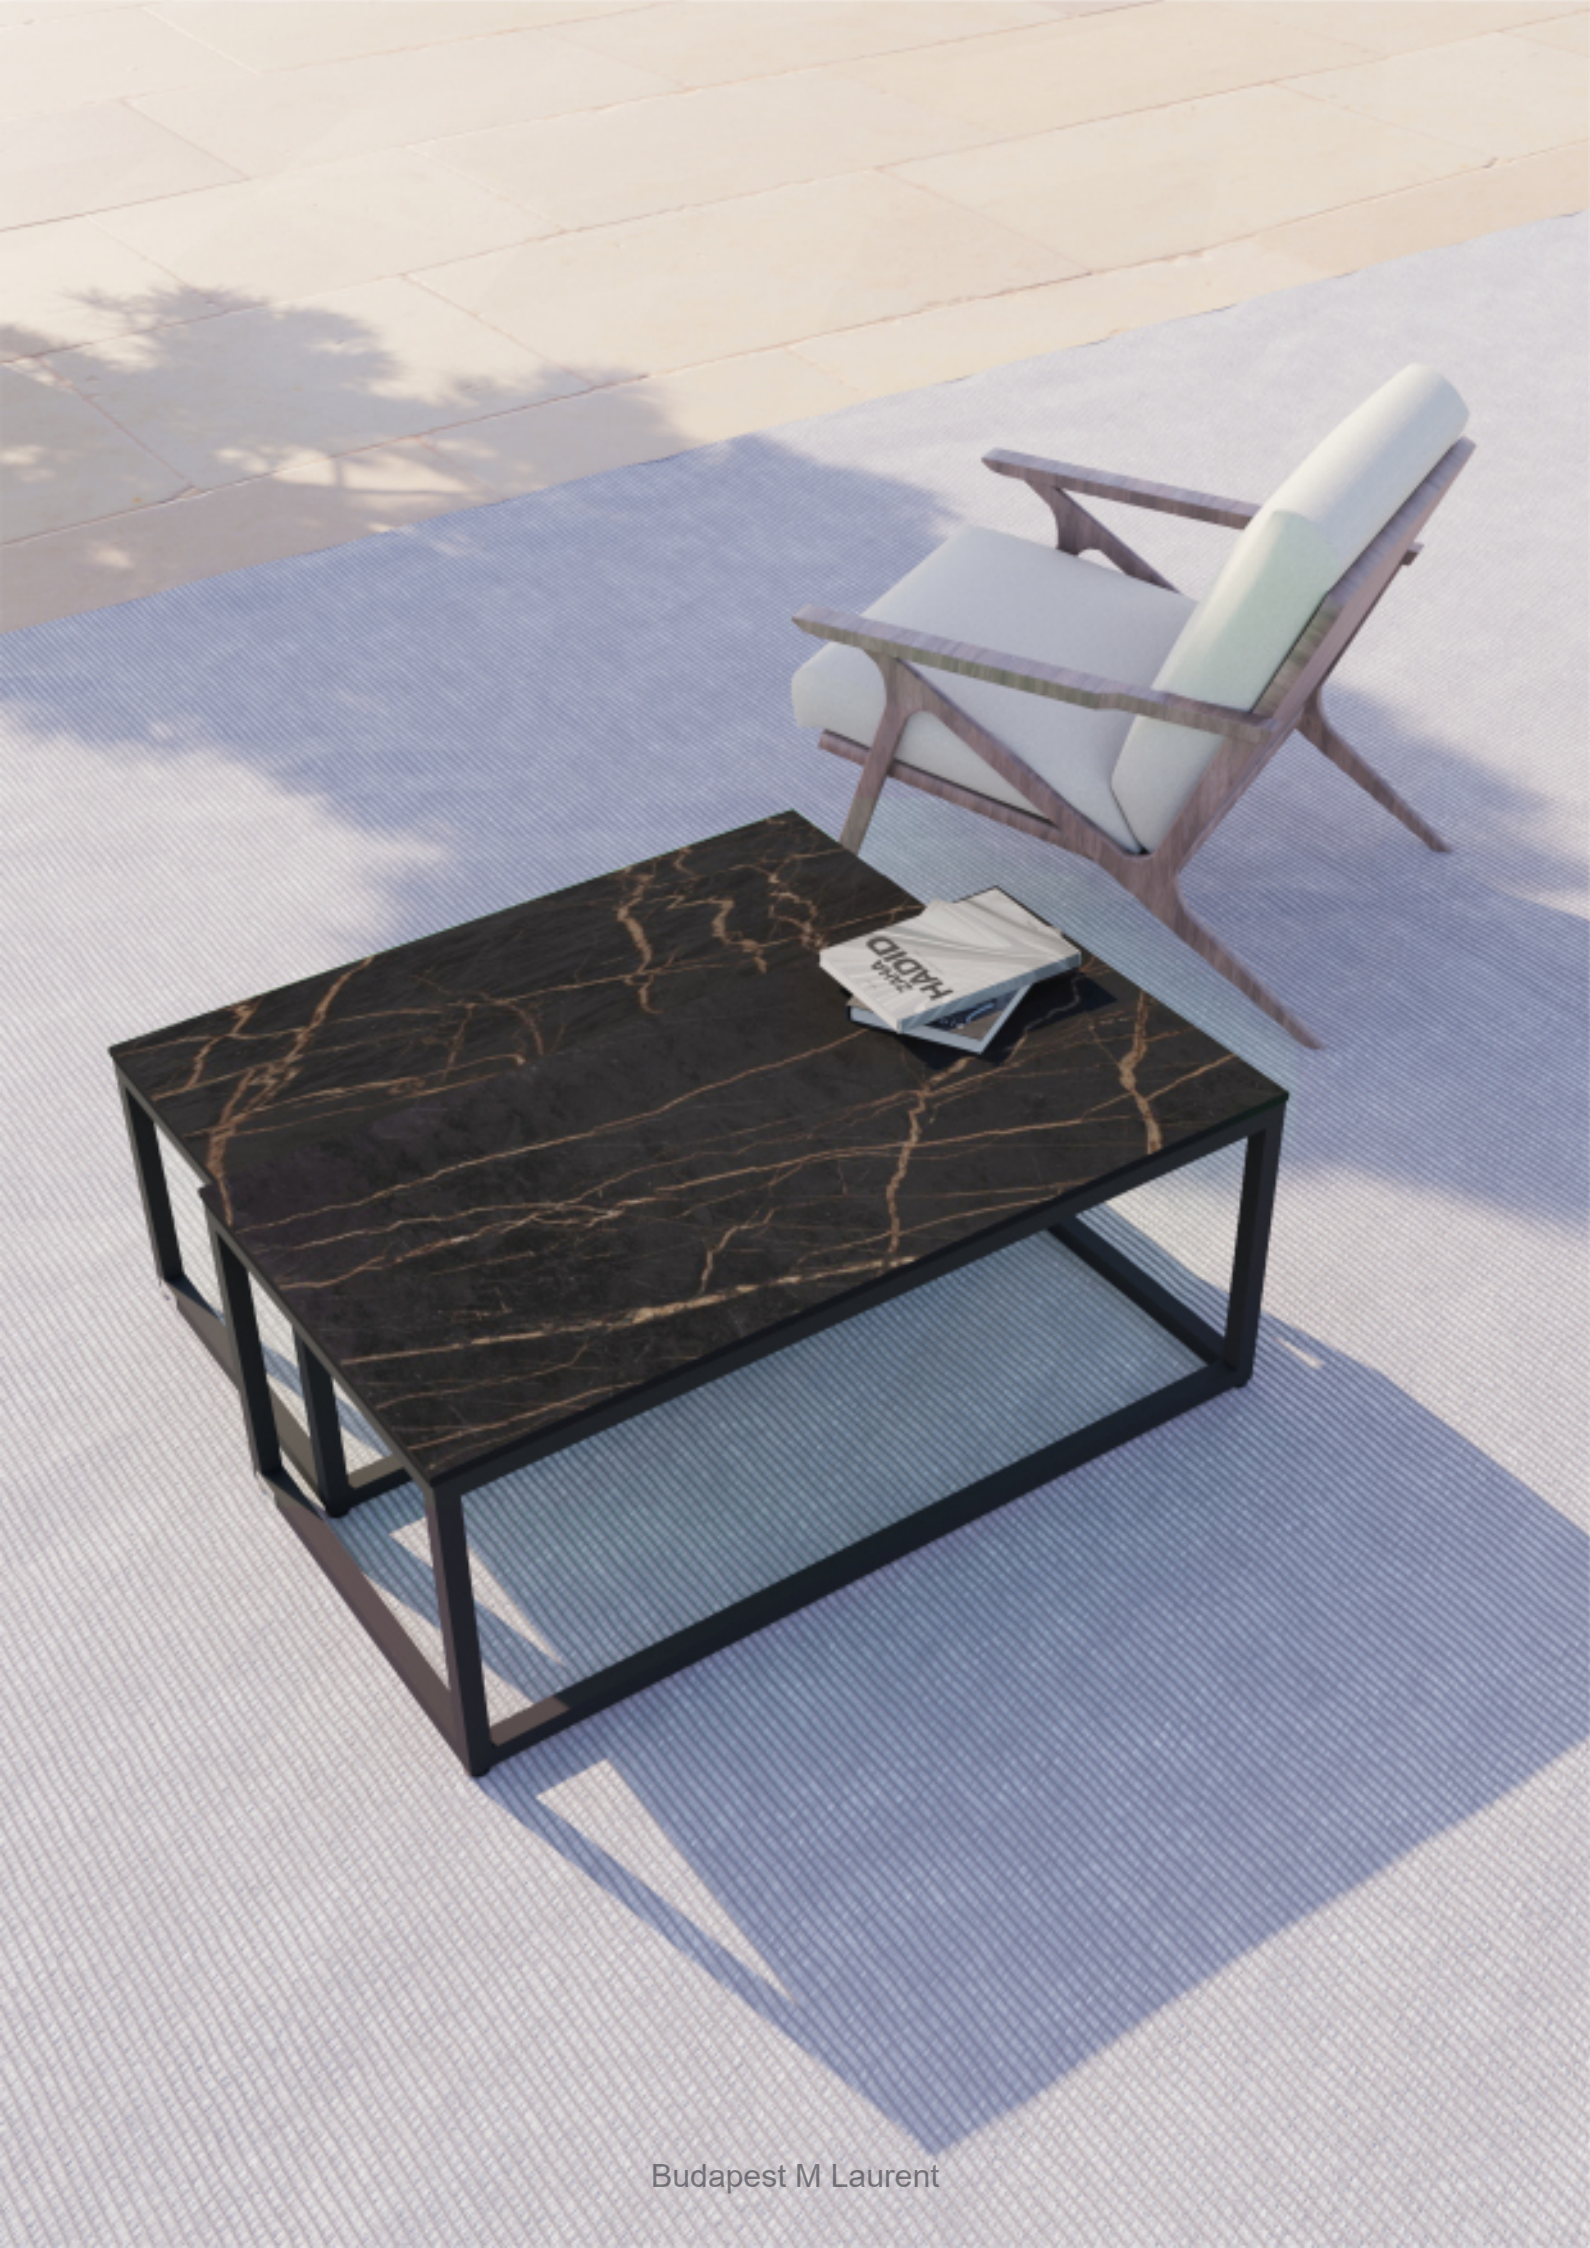

## DIMENSIONS

**M** 1000 × 500 × 400 mm  
+ 940 × 470 × 350 mm

Go to [www.ariesto.pt](http://www.ariesto.pt) on your mobile and visualize your chosen product in your own space, using our exclusive Augmented Reality feature!